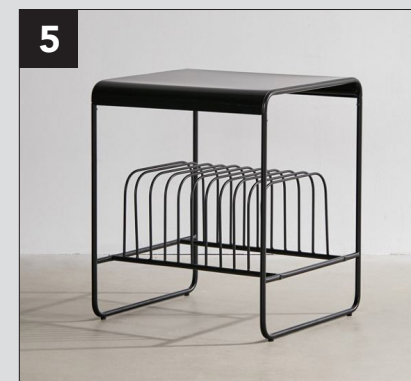

WAITING AREA

A dynamic wall highlights the Big League logo, while connecting signage asking clients to 'weight here.' The accent color brings the exterior "light beam" paint through the space, and plays off the angles of the "A" arrow shape in the logo. The repetition of angular shapes evoke movement and connect to the clean lines of the furniture.

color palette

1. Gray metal and leather armchair. \$169
2. Industrial x-leg coffee table. \$115
3. Black arch floor lamp. \$180
4. Modern angular sofa. \$479
5. Metal side table with magazine rack. \$99
6. Abstract area rug. \$129