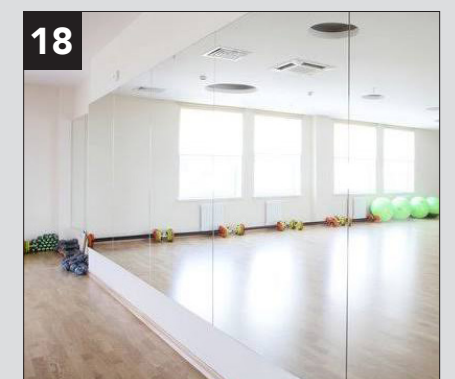

13. Gray full-length storage lockers. $321

14. Kaiser Performance Trainer.

15. Freeweight rack. $70

16. Yoga mat rack. $26

17. Pendant light and cord. $99

18. Wall mirror. $12/sq. ft. – $864