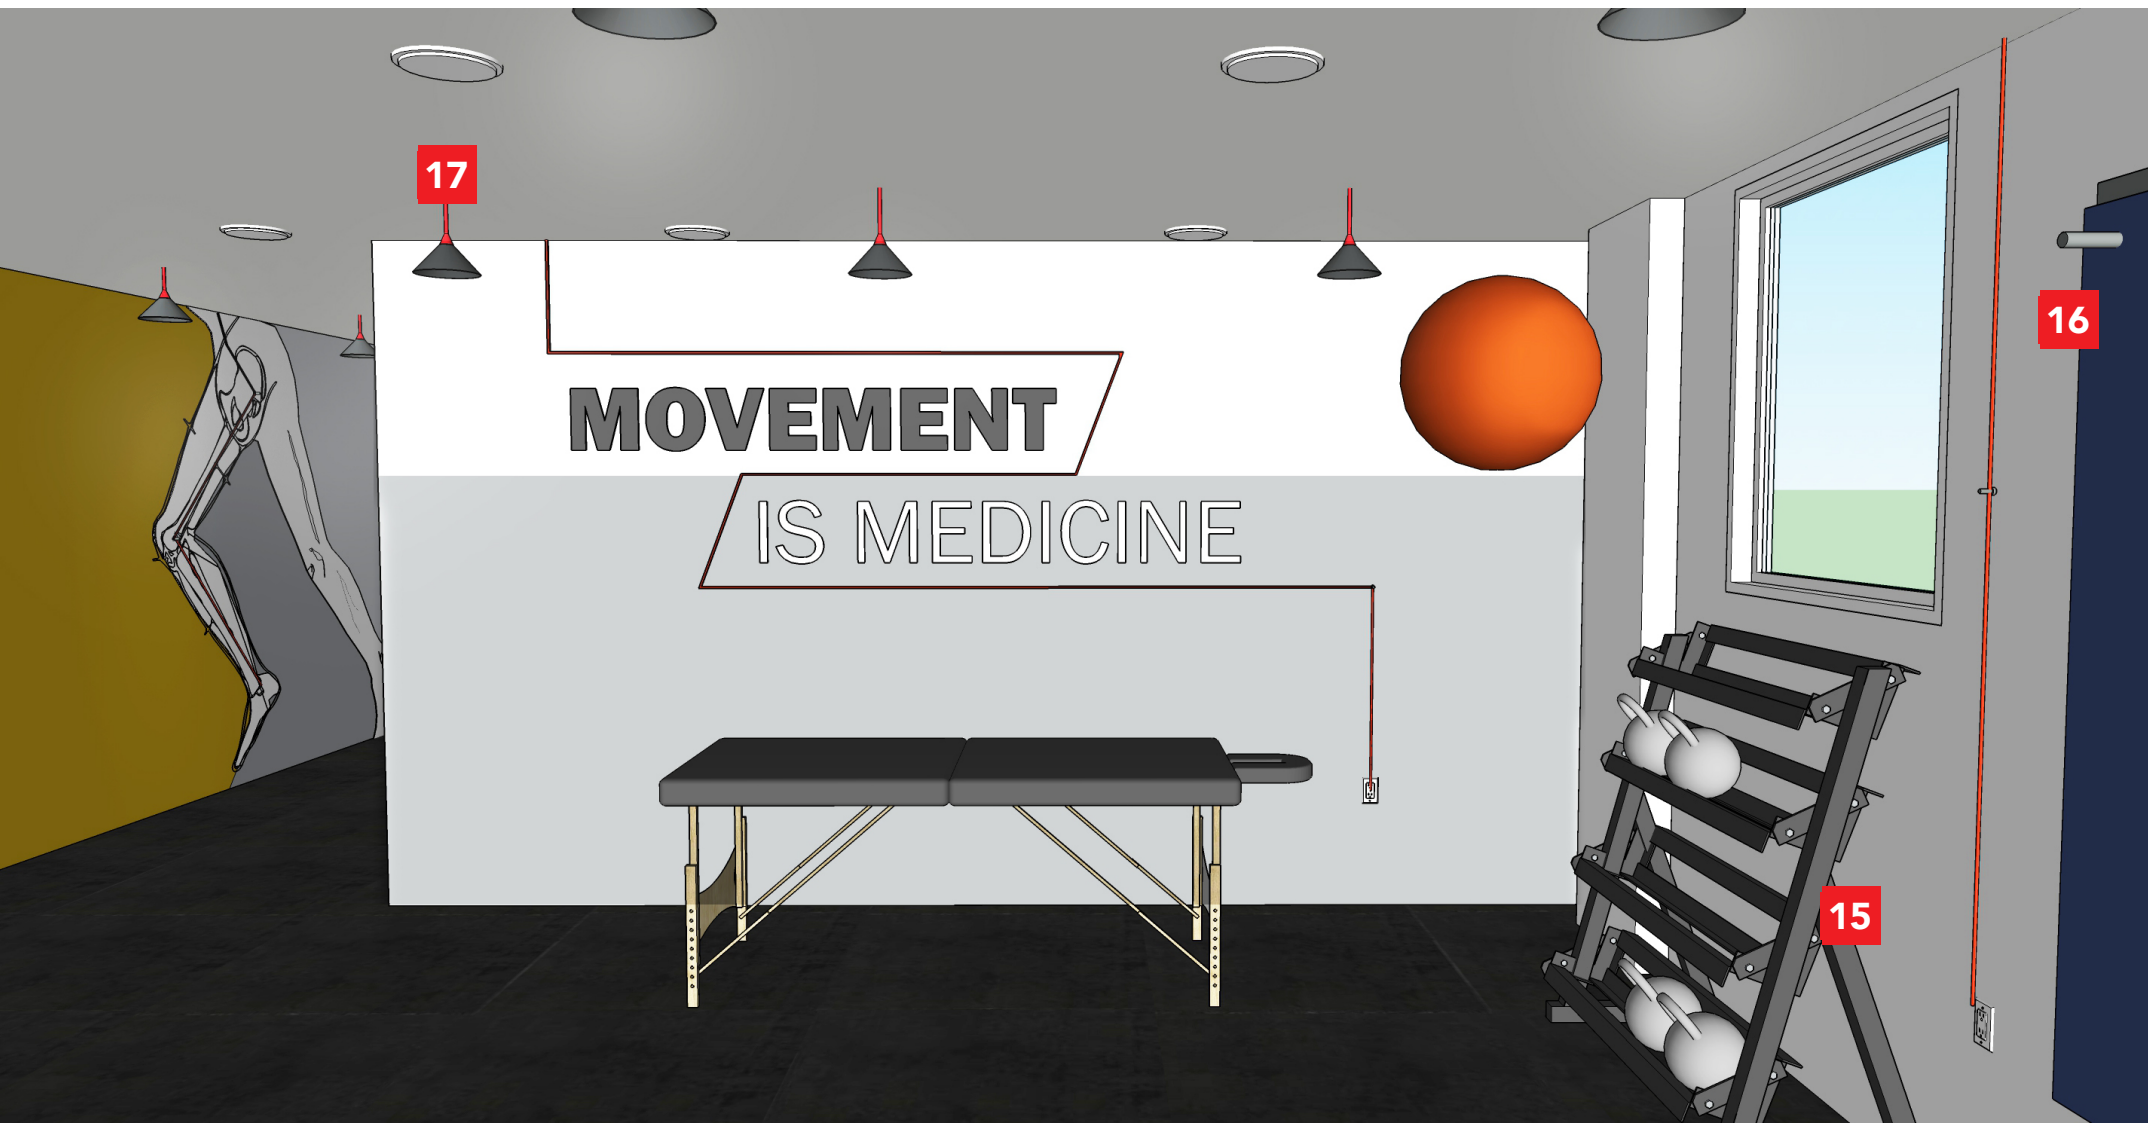

13. Gray full-length storage lockers. $321

14. Kaiser Performance Trainer.

15. Freeweight rack. $70

16. Yoga mat rack. $26

17. Pendant light and cord. $99

18. Wall mirror. $12/sq. ft. – $864