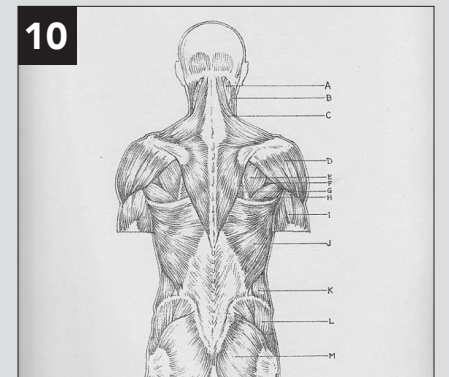

OFFICE

A professional wellness environment is created by vintage, large-format anatomy posters and executive furniture that elevate the space. A whiteboard-painted wall allows for big freehand brainstorming, and adds an approachable feel to the room.

color palette

7. L-shaped executive desk. $334
8. Ergonomic task chair. $125
9. Guest consult chair. $58
10. Vintage anatomy poster. $44
11. Industrial floor lamp. $99
12. Carpet tile. $TBD