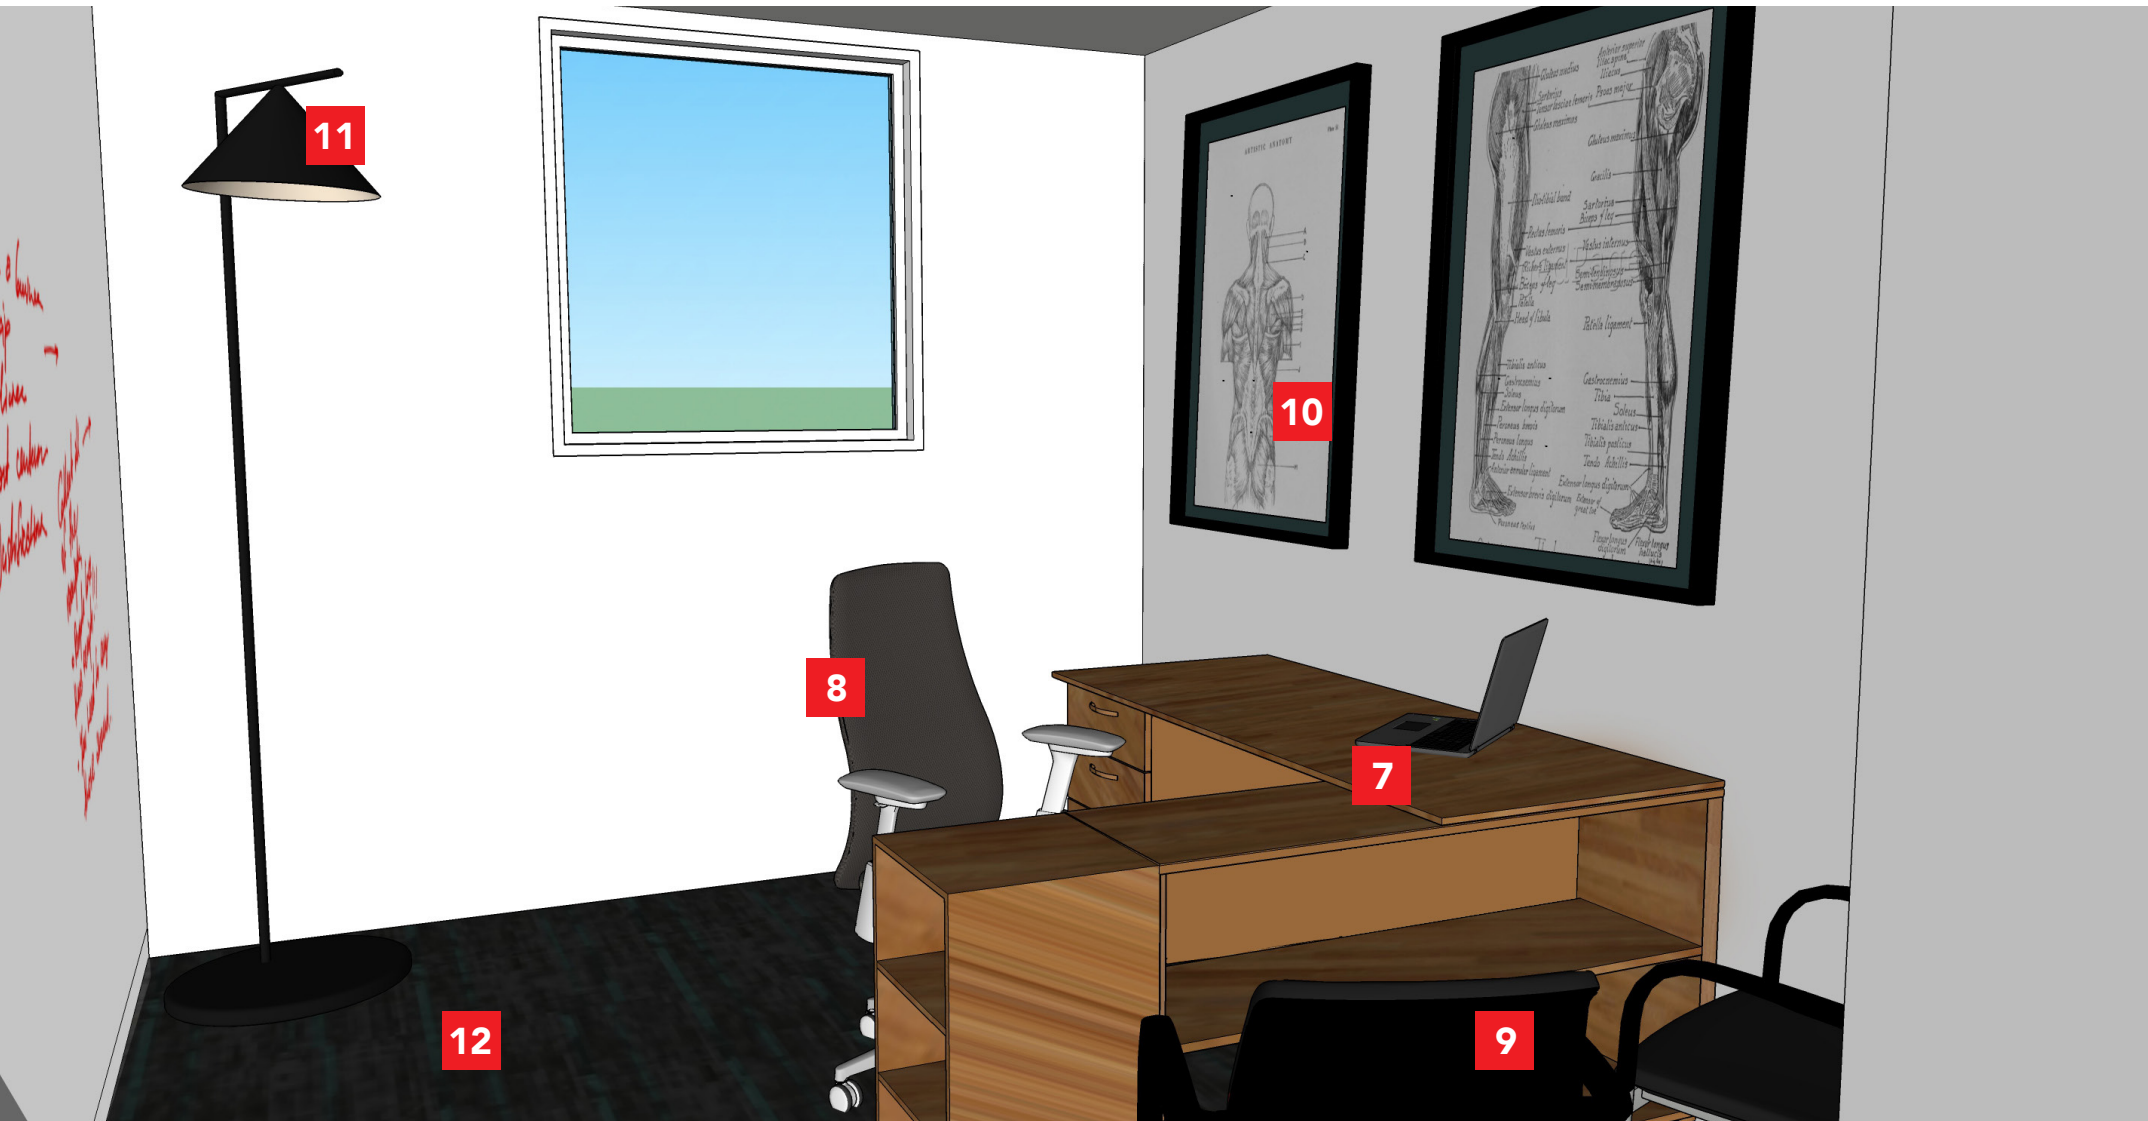

OFFICE

A professional wellness environment is created by vintage, large-format anatomy posters and executive furniture that elevate the space. A whiteboard-painted wall allows for big freehand brainstorming, and adds an approachable feel to the room.

color palette

7. L-shaped executive desk. $334
8. Ergonomic task chair. $125
9. Guest consult chair. $58
10. Vintage anatomy poster. $44
11. Industrial floor lamp. $99
12. Carpet tile. $TBD