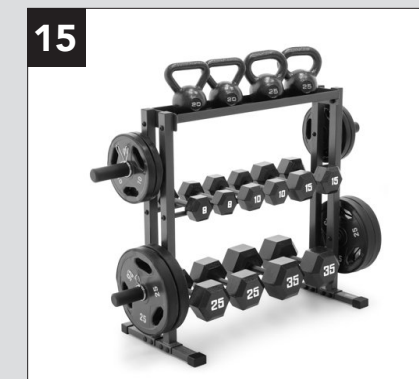

color palette

13. Gray full-length storage lockers. $321