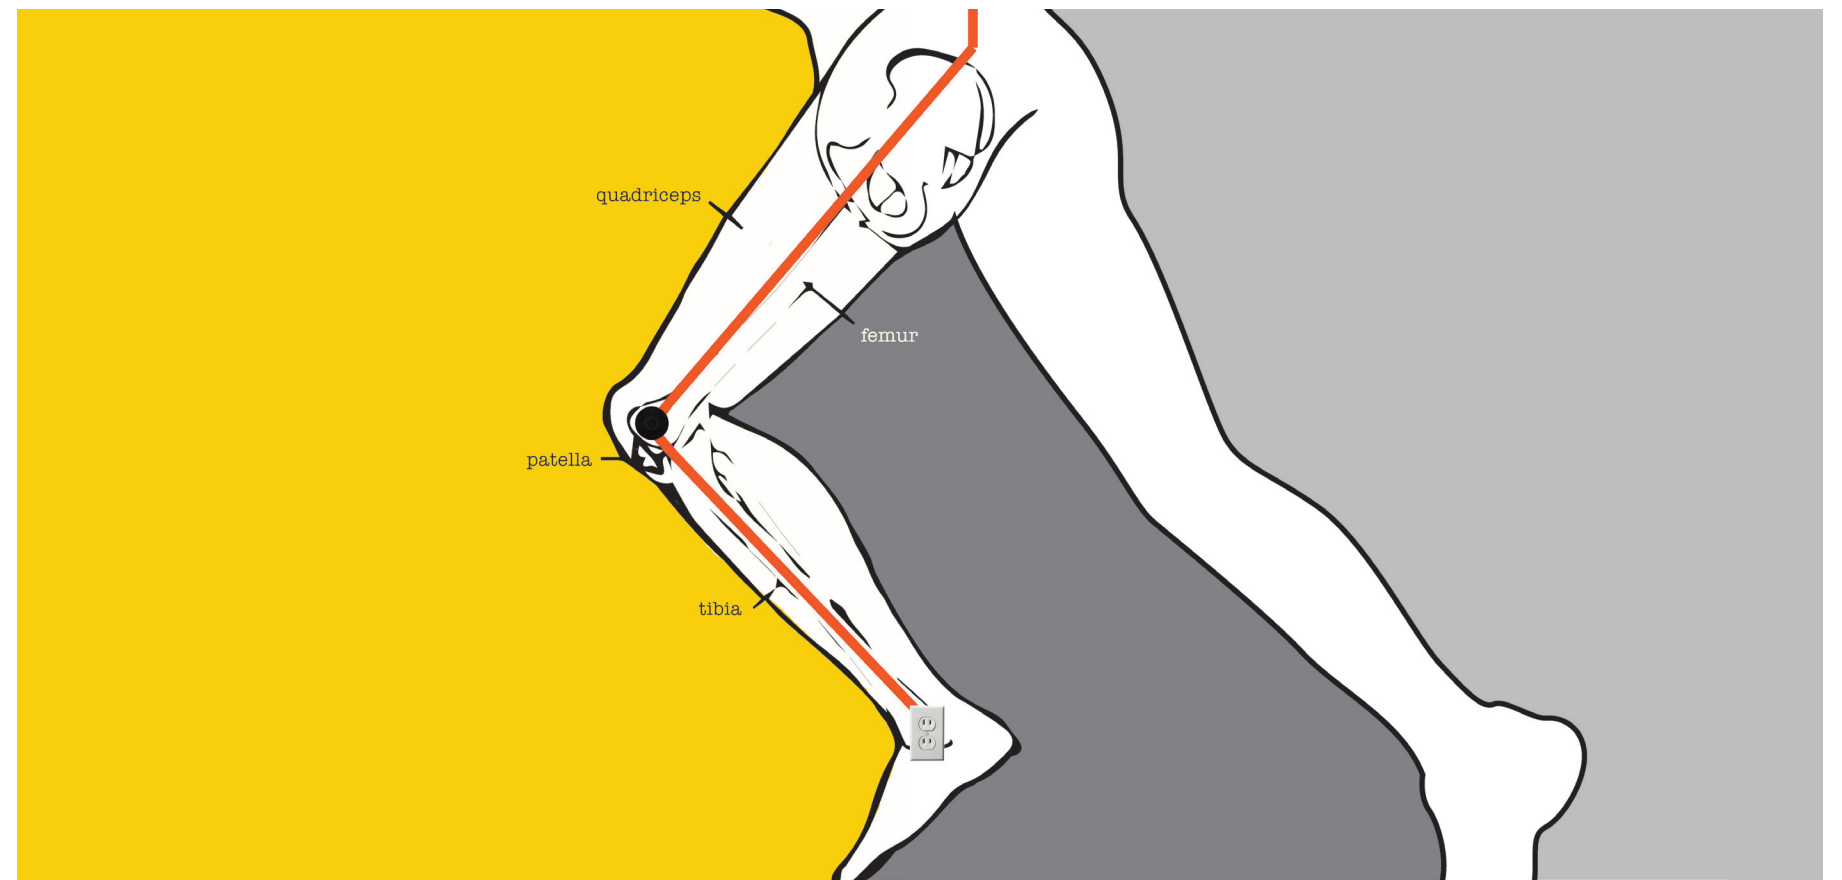

Hallway graphic. $TBD