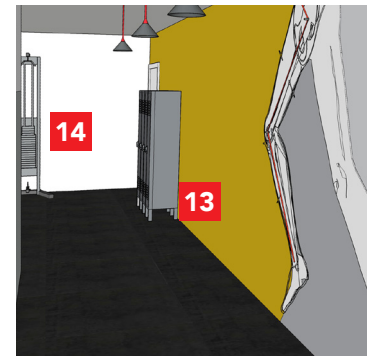

color palette

- 7. L-shaped executive desk. \$334
- 8. Ergonomic task chair. \$125
- 9. Guest consult chair. \$58
- 10. Vintage anatomy poster. \$44
- 11. Industrial floor lamp. \$99
- 12. Carpet tile. \$TBD

PT AREA

Bold wall graphics set the tone for the space and anchor the massage table. The graphics incorporate the cords of the pendant lights to frame words and create dynamic movement that draws attention while remaining subtle.