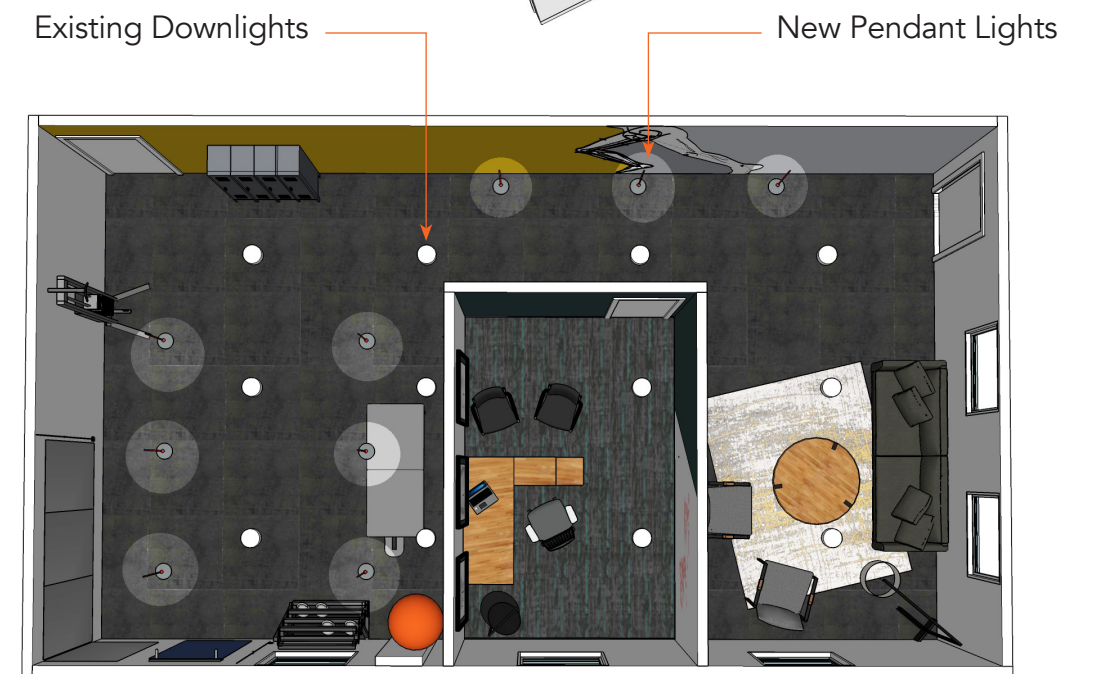

BIG LEAGUE PERFORMANCE AND REHAB

PREPARED FOR MIKE YASSON

17 MARCH 2019

FLOORPLAN

A new waiting area greets clients with a welcoming, industrial vibe that showcases the Big League Performance logo and golden hues to add warmth to the space. A central private office allows for discrete client consultations and phone calls. Additional storage and organizational racks create a streamlined therapy area in the back.

WAITING AREA

A dynamic wall highlights the Big League logo, while connecting signage asking clients to 'weight here.' The accent color brings the exterior "light beam" paint through the space, and plays off the angles of the "A" arrow shape in the logo. The repetition of angular shapes evoke movement and connect to the clean lines of the furniture.

OFFICE

A professional wellness environment is created by vintage, large-format anatomy posters and executive furniture that elevate the space. A whiteboard-painted wall allows for big freehand brainstorming, and adds an approachable feel to the room.

PT AREA

Bold wall graphics set the tone for the space and anchor the massage table. The graphics incorporate the cords of the pendant lights to frame words and create dynamic movement that draws attention while remaining subtle.